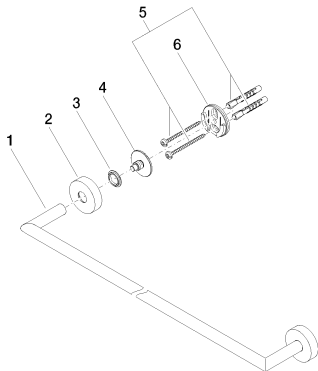

Bathtub - Lissé
Towel bar - polished chrome
Article number: 83 060 979-00

Other surface finishes

More custom finish options are available via special production (xTra Service). Please see our finish matrix for availability and pricing or contact a Dornbracht representative.

Spare parts list

Number	Item Number	Designation	Number of units