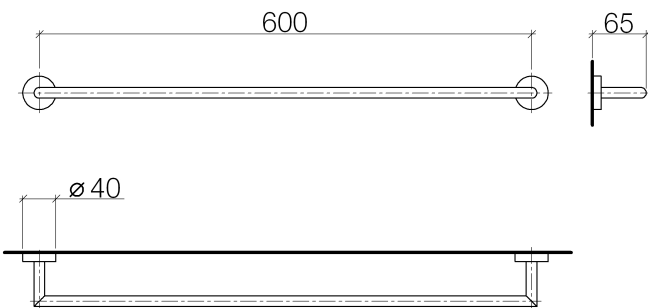

Bathtub - Lissé

Towel bar - polished chrome

Article number: 83 060 979-00

- Center to center 23-5/8"
- Width 25-1/4"
- Height 1-5/8"
- Flange diameter 1-5/8"
- 2-1/2" Projection

polished chrome

Dimensional drawing

All dimensions in mm / inch = mm x 0,0394

Bathtub - Lissé

Towel bar - polished chrome

Article number: 83 060 979-00

Bathtub - Lissé
Towel bar - polished chrome
Article number: 83 060 979-00

Other surface finishes